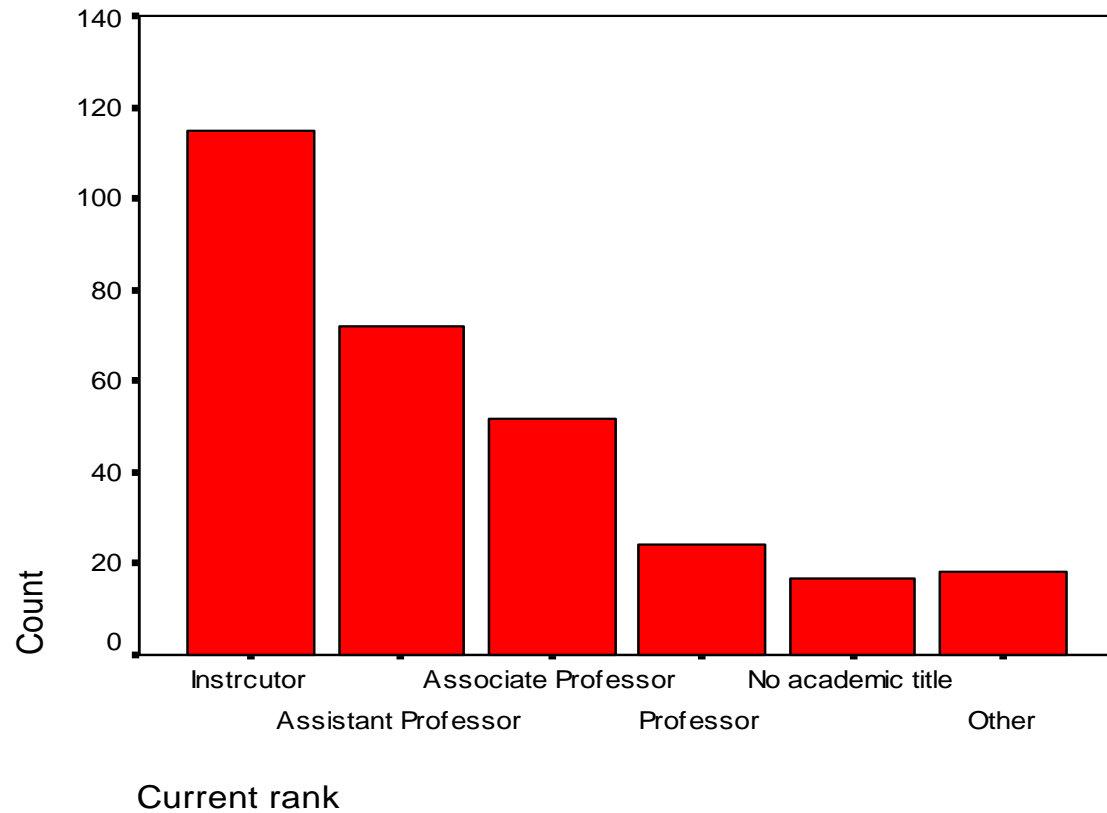

Age of the faculty

AGE

Current academic rank

Highest degree

Length of time as a faculty member

Tenure status

9 month or 12 month?