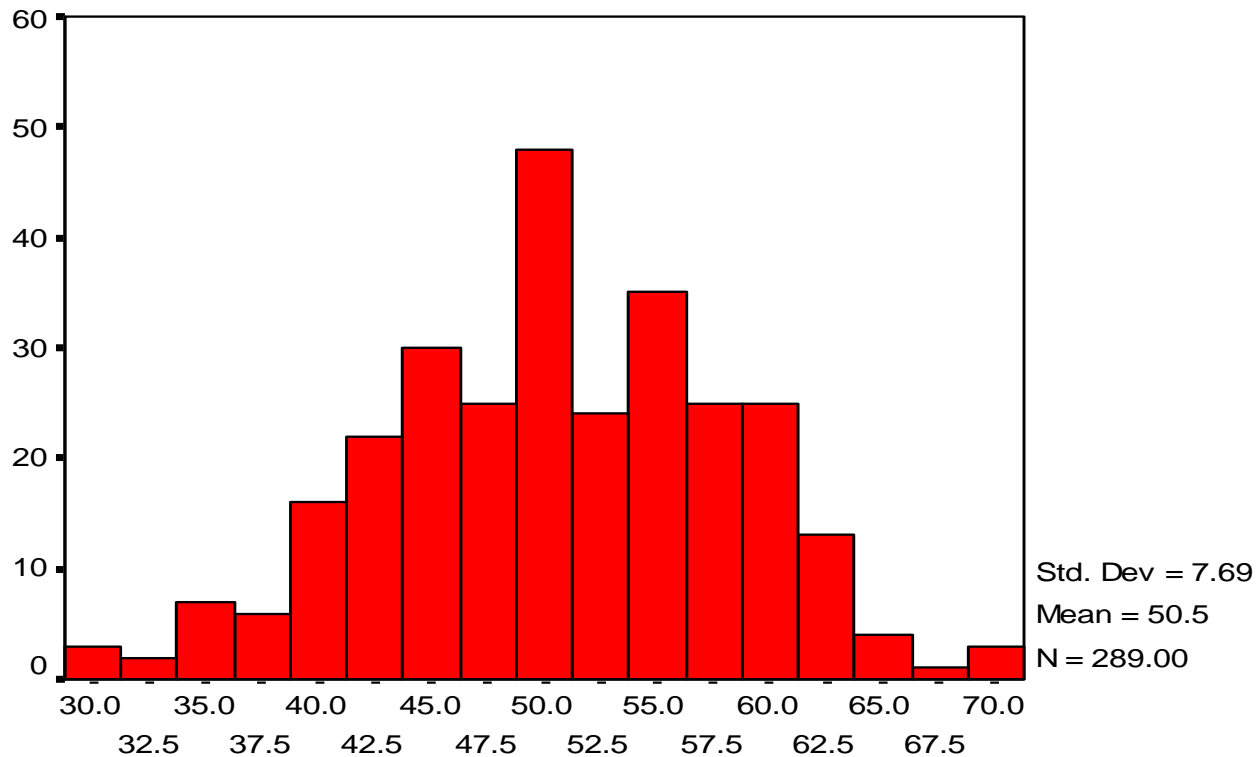

Age of the faculty

AGE

Current academic rank

Highest degree

Length of time as a faculty member

Tenure status

9 month or 12 month?