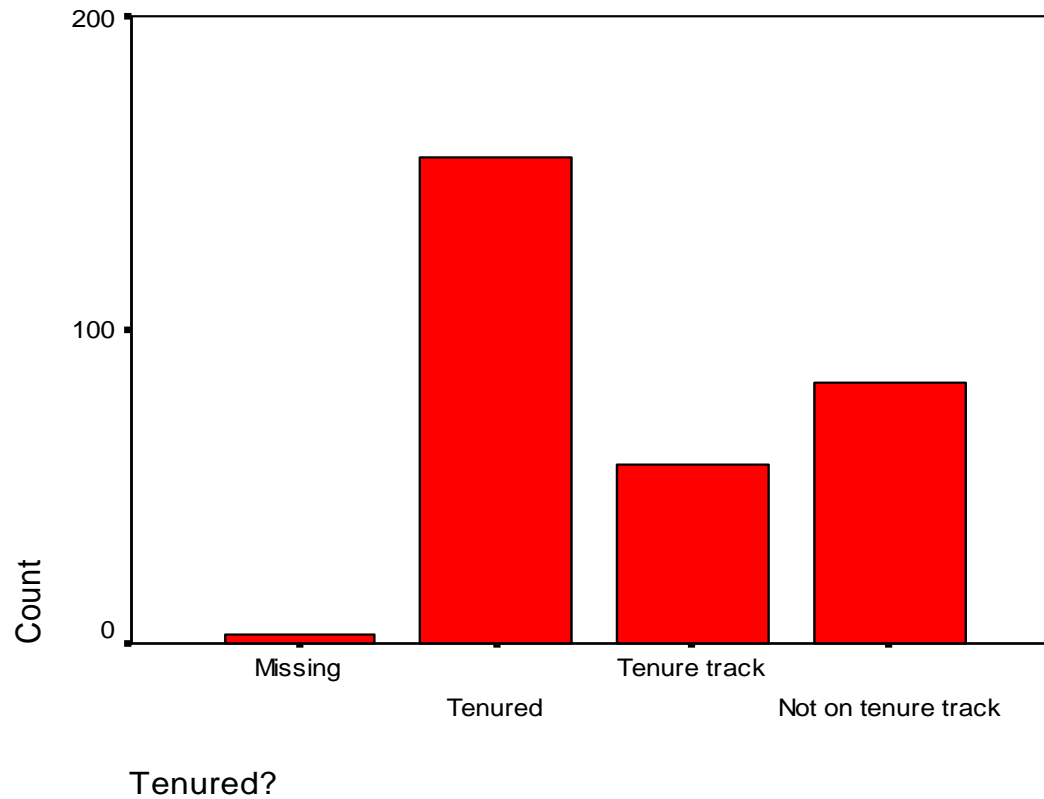

Age of the faculty

AGE

Current academic rank

Highest degree

Length of time as a faculty member

Tenure status

9 month or 12 month?