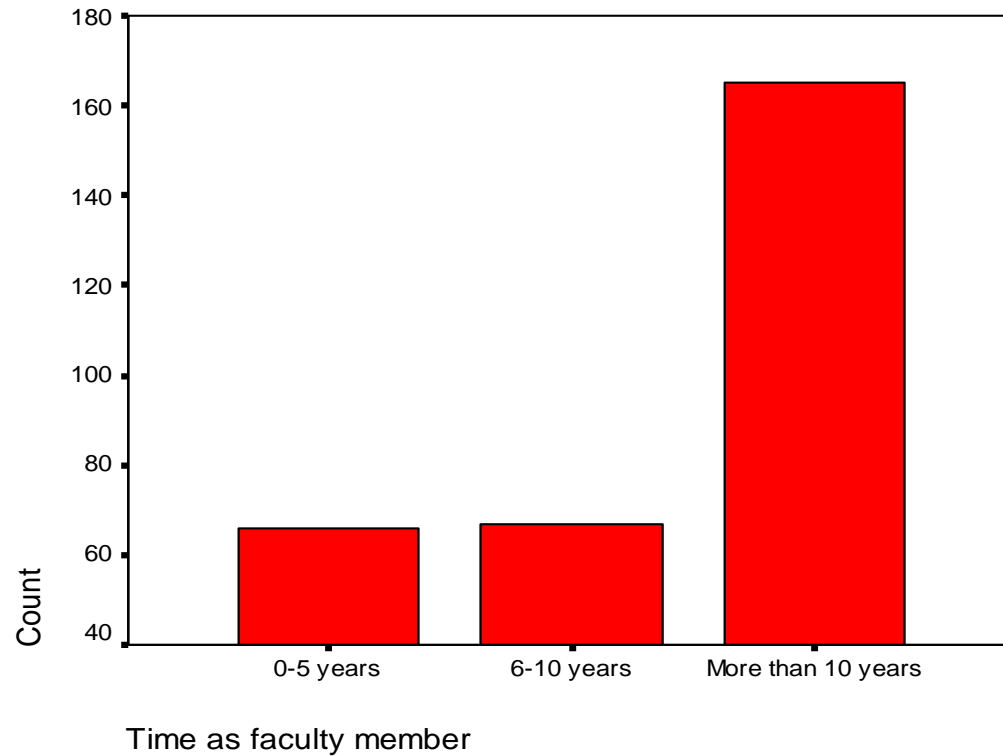

Age of the faculty

AGE

Current academic rank

Highest degree

Length of time as a faculty member

Tenure status

9 month or 12 month?