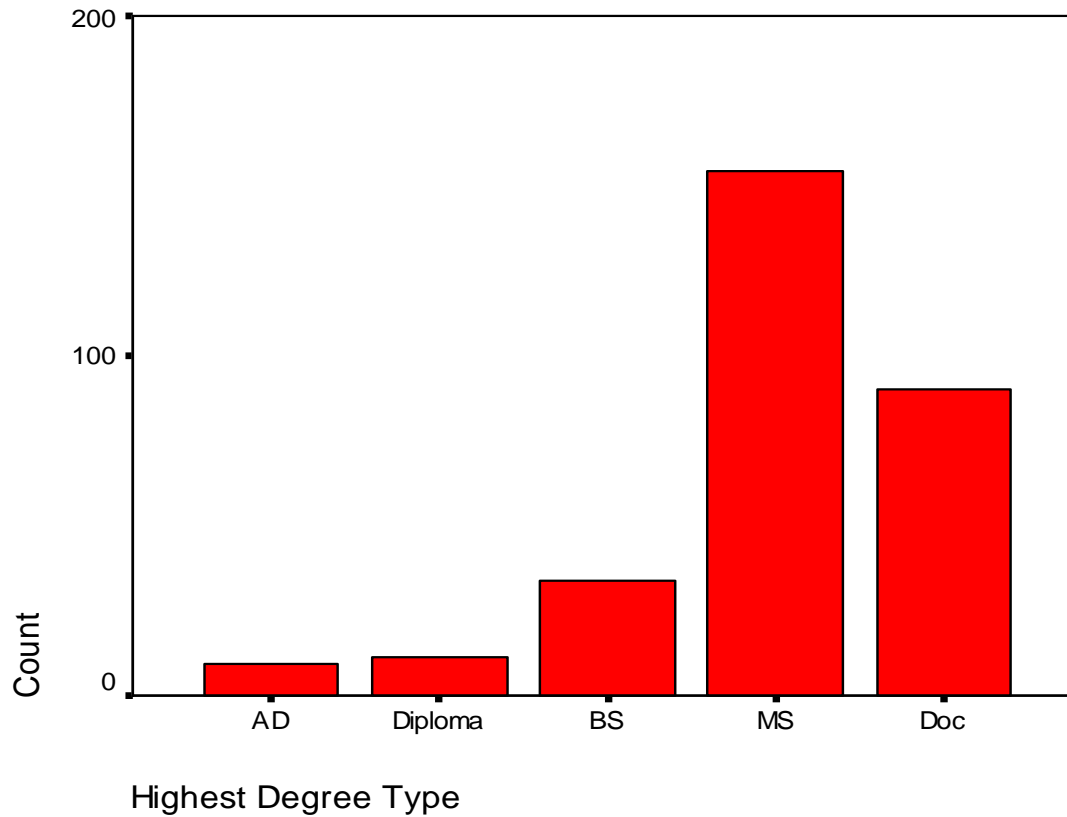

Age of the faculty

AGE

Current academic rank

Highest degree

Length of time as a faculty member

Tenure status

9 month or 12 month?